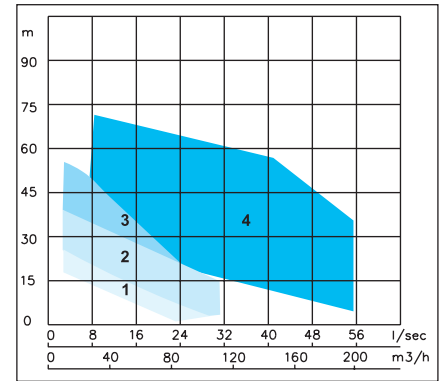

Nr Model	Free passage [mm]	Discharge [mm]	Suction [mm]
1 BW2021	65	80	80
2 BW4021	65	80	80
3 BW4020	65	80	80
4 BW6032	80	100	100

BT series

960 min⁻¹