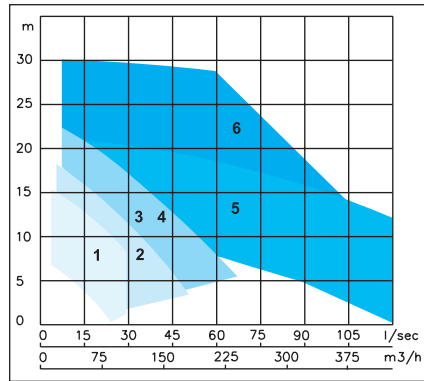

Nr Model	Free passage [mm]	Discharge [mm]	Suction [mm]
1 BW2020/4020	65	80	80
2 BW2030/4030	80	100	100
3 BW2040/4040	100	100	100
4 BW2041/4041	100	100	125
5 BW5000	125	150	150
6 BW6000	150	200	200

BW series

2900 min⁻¹