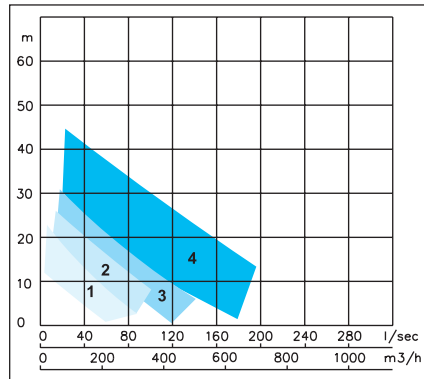

Nr Model	Free passage [mm]	Discharge [mm]	Suction [mm]
1 BT2040/4040	100	100	125
2 BT4042	100	150	150
3 BT6040	110	150	200
4 BT6050	125	200	200

BD series

960 min⁻¹