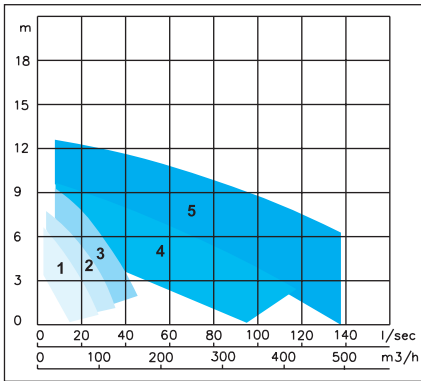

Characteristics

BW series

960 min⁻¹

Nr Model	Free passage [mm]	Discharge [mm]	Suction [mm]
1 BW2020/4020	65	80	80
2 BW2030/4030	80	100	100
3 BW2041/4041	100	100	125
4 BW5000	125	150	150
5 BW6000	150	200	200