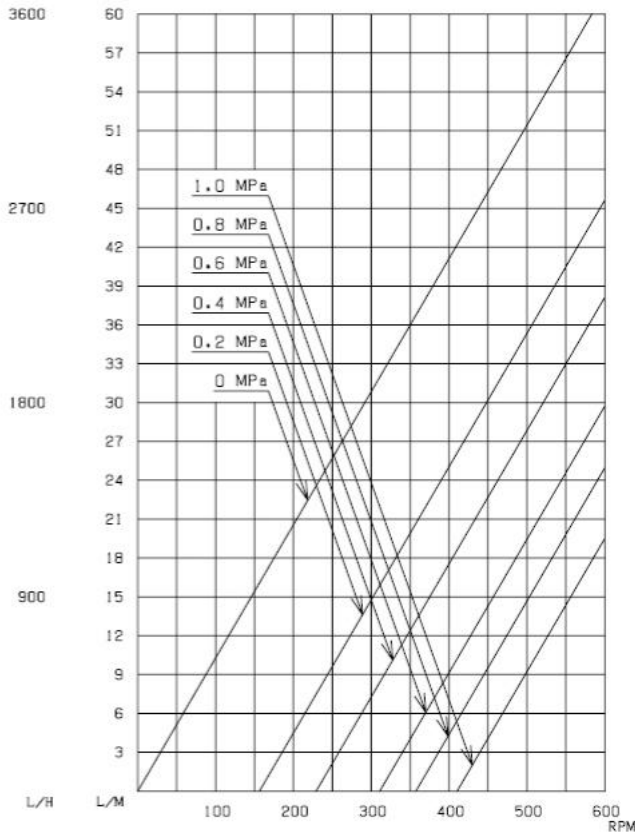

PUMP PERFORMANCE CHARACTERISTIC CURVE

PRODUCT : WATER PUMP TYPE: SC15
 VISCOSITY: 1 mPas PORT SIZE: 40A

PRODUCT : WATER PUMP TYPE: SC30
 VISCOSITY: 1 mPas PORT SIZE: 50A

PRODUCT : WATER PUMP TYPE: SC60
 VISCOSITY: 1 mPas PORT SIZE: 50A

PRODUCT : WATER PUMP TYPE: SC130
 VISCOSITY: 1 mPas PORT SIZE: 80A