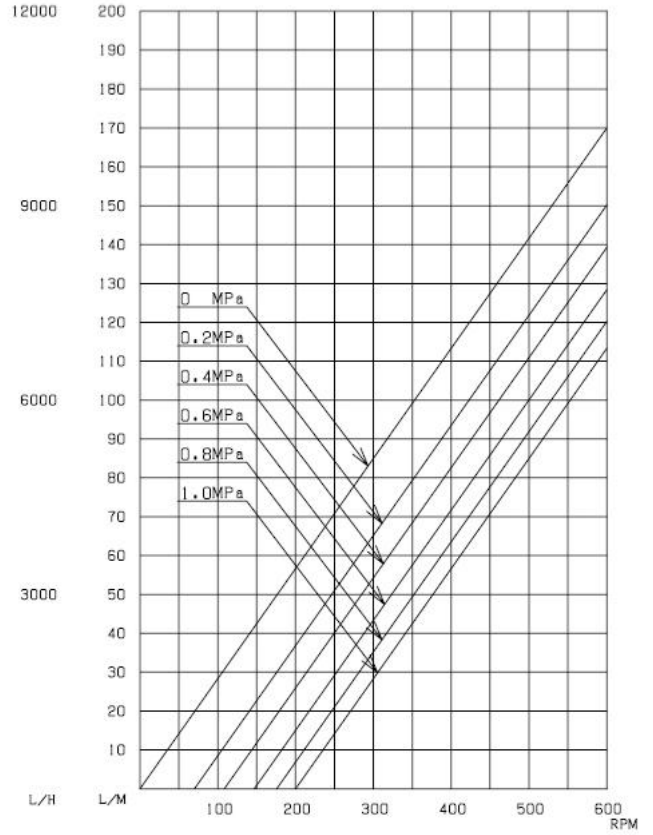

PUMP PERFORMANCE CHARACTERISTIC CURVE

PRODUCT : WATER PUMP TYPE: SC15
 VISCOSITY: 1 mPas PORT SIZE: 40A

PRODUCT : WATER PUMP TYPE: SC30
 VISCOSITY: 1 mPas PORT SIZE: 50A

PRODUCT : WATER PUMP TYPE: SC60
 VISCOSITY: 1 mPas PORT SIZE: 50A

PRODUCT : WATER PUMP TYPE: SC130
 VISCOSITY: 1 mPas PORT SIZE: 80A