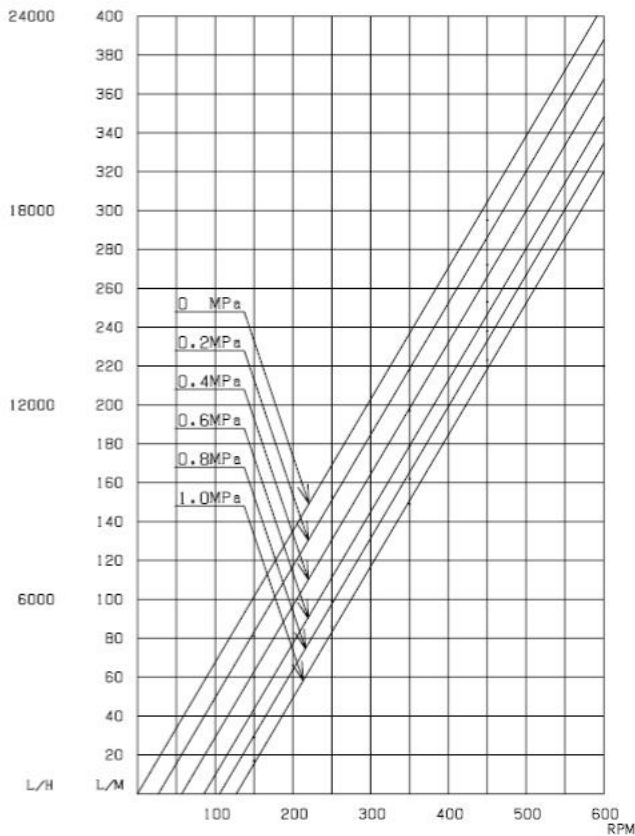

PUMP PERFORMANCE CHARACTERISTIC CURVE

PRODUCT : WATER PUMP TYPE: SC15
 VISCOSITY: 1 mPas PORT SIZE: 40A

PRODUCT : WATER PUMP TYPE: SC30
 VISCOSITY: 1 mPas PORT SIZE: 50A

PRODUCT : WATER PUMP TYPE: SC60
 VISCOSITY: 1 mPas PORT SIZE: 50A

PRODUCT : WATER PUMP TYPE: SC130
 VISCOSITY: 1 mPas PORT SIZE: 80A