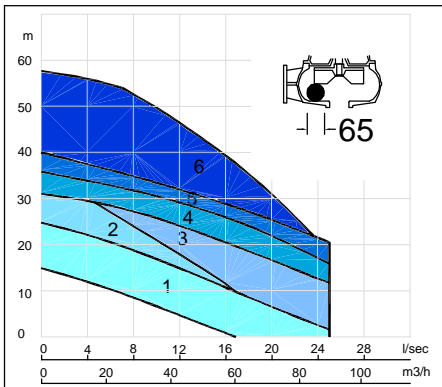

Nr	Model	Motor Speed [kW]	Outlet [mm]	Height [mm]	Width [mm]
1	RW2122DC-R	1.5	1450	65	475
2	RW2122DD-R	2.2	1450	65	475

Available in Explosion proof

RW20 series

Nr	Model	Motor Speed [kW]	Outlet [mm]	Height [mm]	Width [mm]
1	RW2140DC-R	1.5	1450	100	515
2	RW2140DD-R	2.2	1450	100	515

Available in Explosion proof

RW40 series

Nr	Model	Motor Speed [kW]	Outlet [mm]	Height [mm]	Width [mm]
1	RW4020DG-R	3.5	1450	65	570
2	RW4020DJ-R	5.0	1450	65	570

Available in Basic and with Cooling jacket

RW40 series

Nr	Model	Motor Speed [kW]	Outlet [mm]	Height [mm]	Width [mm]
1	RW4021BJ-R	5.0	2900	65	570
2	RW4020BJ-R	5.0	2900	65	570
3	RW4021BR-R	9.0	2900	65	635
4	RW4020BR-R	9.0	2900	65	635
5	RW4021BZ-R	13.0	2900	65	635
6	RW4020BZ-R	13.0	2900	65	635