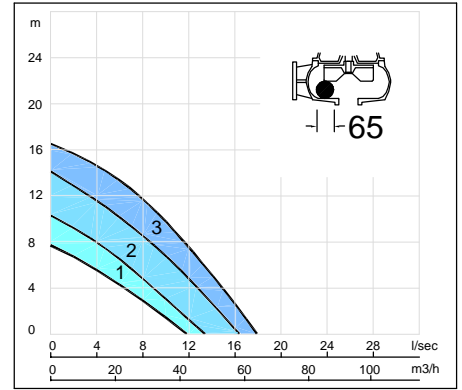

ROBOT PUMPS

RW-R

Stainless Steel Vortex Pumps

Characteristics

RW20 series

Nr	Model	Motor Speed [kW]	Outlet [mm]	Height [mm]	Width [mm]
1	RW2110BB-R	1.5	2900	50	425
2	RW2110BD-R	2.2	2900	50	425
3	RW2110BE-R	2.6	2900	50	425

Available in Basic and Explosion proof

RW20 series

Nr	Model	Motor Speed [kW]	Outlet [mm]	Height [mm]	Width [mm]
1	RW2112DC-R	1.5	1450	65	460
2	RW2112DD-R	2.2	1450	65	460

Available in Basic and Explosion proof

RW20 series

Nr	Model	Motor Speed [kW]	Outlet [mm]	Height [mm]	Width [mm]
1	RW2120BB-R	1.5	2900	65	460
2	RW2120BD-R	2.2	2900	65	460
3	RW2120BE-R	2.6	2900	65	460

Available in Basic and Explosion proof

RW20 series

Nr	Model	Motor Speed [kW]	Outlet [mm]	Height [mm]	Width [mm]
1	RW2122DC-R	1.5	1450	65	475
2	RW2122DD-R	2.2	1450	65	475

Available in Explosion proof

RW20 series

Nr	Model	Motor Speed [kW]	Outlet [mm]	Height [mm]	Width [mm]
1	RW2140DC-R	1.5	1450	100	515
2	RW2140DD-R	2.2	1450	100	515