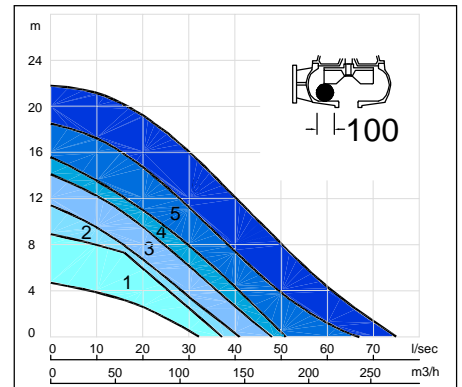

Nr	Model	Motor Speed [kW]	Outlet [mm]	Height [mm]	Width [mm]
1	RW4021BJ-R	5.0	2900	65	570
2	RW4020BJ-R	5.0	2900	65	570
3	RW4021BR-R	9.0	2900	65	635
4	RW4020BR-R	9.0	2900	65	635
5	RW4021BZ-R	13.0	2900	65	635
6	RW4020BZ-R	13.0	2900	65	635

Available in Basic and with Cooling jacket

RW40 series

Nr	Model	Motor Speed [kW]	Outlet [mm]	Height [mm]	Width [mm]
1	RW4030DG-R	3.5	1450	100	610
2	RW4030DJ-R	5.0	1450	100	610
3	RW4030DL-R	6.0	1450	100	610
4	RW4030DO-R	7.5	1450	100	610

Available in Basic and with Cooling jacket

RW40 series

Nr	Model	Motor Speed [kW]	Outlet [mm]	Height [mm]	Width [mm]
1	RW4040FE-R	2.4	960	100	610
2	RW4040DG-R	3.5	1450	100	610
3	RW4040DJ-R	5.0	1450	100	610
4	RW4040DL-R	6.0	1450	100	610
5	RW4042DO-R	7.5	1450	100	650
6	RW4042DU-R	10.5	1450	100	650