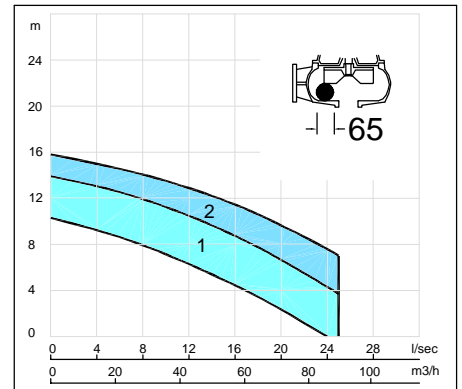

RW20 series

Nr	Model	Motor Speed [kW]	Outlet [mm]	Height [mm]	Width [mm]
1	RW2120BB-R	1.5	2900	65	460
2	RW2120BD-R	2.2	2900	65	460
3	RW2120BE-R	2.6	2900	65	460

Available in Basic and Explosion proof

RW20 series

Nr	Model	Motor Speed [kW]	Outlet [mm]	Height [mm]	Width [mm]
1	RW2122DC-R	1.5	1450	65	475
2	RW2122DD-R	2.2	1450	65	475

Available in Explosion proof

RW20 series

Nr	Model	Motor Speed [kW]	Outlet [mm]	Height [mm]	Width [mm]
1	RW2140DC-R	1.5	1450	100	515
2	RW2140DD-R	2.2	1450	100	515

Available in Explosion proof

RW40 series

Nr	Model	Motor Speed [kW]	Outlet [mm]	Height [mm]	Width [mm]
1	RW4020DG-R	3.5	1450	65	570
2	RW4020DJ-R	5.0	1450	65	570

Available in Basic and with Cooling jacket

RW40 series