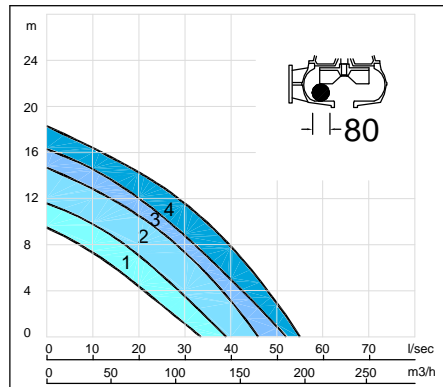

RW40 series

Nr	Model	Motor Speed [kW]	Outlet [mm]	Height [mm]	Width [mm]
1	RW4030DG-R	3.5	1450	100	610
2	RW4030DJ-R	5.0	1450	100	610
3	RW4030DL-R	6.0	1450	100	610
4	RW4030DO-R	7.5	1450	100	610

Available in Basic and with Cooling jacket