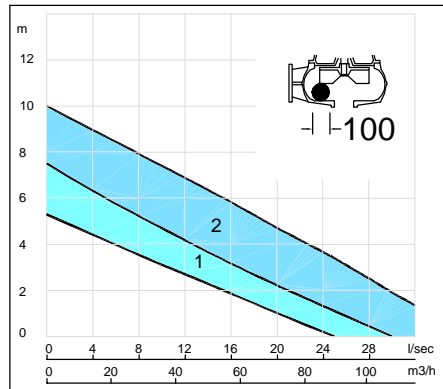

ROBOT PUMPS

RW-R

Stainless Steel Vortex Pumps

Characteristics

RW20 series

Nr	Model	Motor Speed [kW]	Outlet [mm]	Height [mm]	Width [mm]
1	RW2110BB-R	1.5	2900	50	425
2	RW2110BD-R	2.2	2900	50	425
3	RW2110BE-R	2.6	2900	50	425

RW20 series

Nr	Model	Motor Speed [kW]	Outlet [mm]	Height [mm]	Width [mm]
1	RW2120BB-R	1.5	2900	65	460
2	RW2120BD-R	2.2	2900	65	460
3	RW2120BE-R	2.6	2900	65	460

Available in Basic and Explosion proof

RW20 series

Nr	Model	Motor Speed [kW]	Outlet [mm]	Height [mm]	Width [mm]
1	RW2122DC-R	1.5	1450	65	475
2	RW2122DD-R	2.2	1450	65	475

Available in Explosion proof

RW20 series

Nr	Model	Motor Speed [kW]	Outlet [mm]	Height [mm]	Width [mm]
1	RW2140DC-R	1.5	1450	100	515
2	RW2140DD-R	2.2	1450	100	515