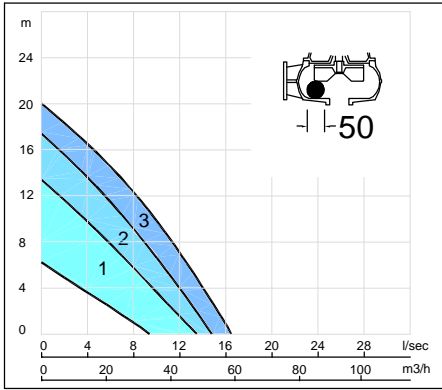

ROBOT PUMPS

RW-R

Stainless Steel Vortex Pumps

Characteristics

RW20 series

Nr	Model	Motor Speed [kW]	Outlet [mm]	Height [mm]	Width [mm]
1	RW2110BB-R	1.5	2900	50	425
2	RW2110BD-R	2.2	2900	50	425
3	RW2110BE-R	2.6	2900	50	425

Available in Basic and Explosion proof

RW20 series

Nr	Model	Motor Speed [kW]	Outlet [mm]	Height [mm]	Width [mm]
1	RW2112DC-R	1.5	1450	65	460
2	RW2112DD-R	2.2	1450	65	460

Available in Basic and Explosion proof

RW20 series

Nr	Model	Motor Speed [kW]	Outlet [mm]	Height [mm]	Width [mm]
1	RW2120BB-R	1.5	2900	65	460
2	RW2120BD-R	2.2	2900	65	460
3	RW2120BE-R	2.6	2900	65	460

Available in Basic and Explosion proof

RW20 series

Nr	Model	Motor Speed [kW]	Outlet [mm]	Height [mm]	Width [mm]
1	RW2122DC-R	1.5	1450	65	475
2	RW2122DD-R	2.2	1450	65	475

Available in Explosion proof

RW20 series

Nr	Model	Motor Speed [kW]	Outlet [mm]	Height [mm]	Width [mm]
1	RW2140DC-R	1.5	1450	100	515
2	RW2140DD-R	2.2	1450	100	515