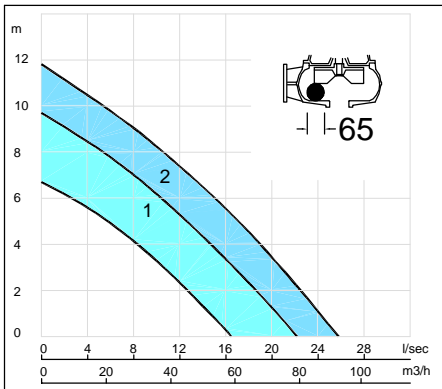

ROBOT PUMPS

RW-R

Stainless Steel Vortex Pumps

Characteristics

RW20 series

Nr	Model	Motor Speed [kW]	Outlet [mm]	Height [mm]	Width [mm]
1	RW2110BB-R	1.5	2900	50	425
2	RW2110BD-R	2.2	2900	50	425
3	RW2110BE-R	2.6	2900	50	425

Available in Basic and Explosion proof

RW20 series

Nr	Model	Motor Speed [kW]	Outlet [mm]	Height [mm]	Width [mm]
1	RW2112DC-R	1.5	1450	65	460
2	RW2112DD-R	2.2	1450	65	460

Available in Basic and Explosion proof

RW20 series

Nr	Model	Motor Speed [kW]	Outlet [mm]	Height [mm]	Width [mm]
1	RW2120BB-R	1.5	2900	65	460
2	RW2120BD-R	2.2	2900	65	460
3	RW2120BE-R	2.6	2900	65	460

Available in Basic and Explosion proof

RW20 series

Nr	Model	Motor Speed [kW]	Outlet [mm]	Height [mm]	Width [mm]
1	RW2122DC-R	1.5	1450	65	475
2	RW2122DD-R	2.2	1450	65	475

Available in Explosion proof

RW20 series

Nr	Model	Motor Speed [kW]	Outlet [mm]	Height [mm]	Width [mm]
1	RW2140DC-R	1.5	1450	100	515
2	RW2140DD-R	2.2	1450	100	515