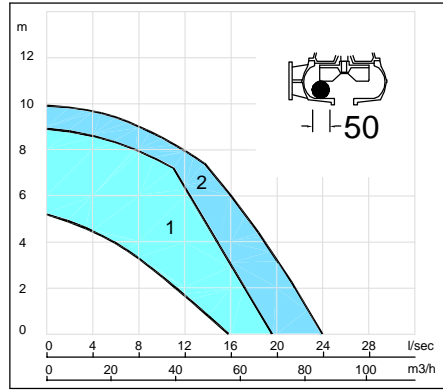

ROBOT PUMPS

RW-R

Stainless Steel Vortex Pumps

Characteristics

RW20 series

Nr	Model	Motor Speed [kW]	Outlet [mm]	Height [mm]	Width [mm]
1	RW2110BB-R	1.5	2900	50	425
2	RW2110BD-R	2.2	2900	50	425
3	RW2110BE-R	2.6	2900	50	425

Available in Basic and Explosion proof

RW20 series

Nr	Model	Motor Speed [kW]	Outlet [mm]	Height [mm]	Width [mm]
1	RW2112DC-R	1.5	1450	65	460
2	RW2112DD-R	2.2	1450	65	460

Available in Basic and Explosion proof

RW20 series

Nr	Model	Motor Speed [kW]	Outlet [mm]	Height [mm]	Width [mm]
1	RW2120BB-R	1.5	2900	65	460
2	RW2120BD-R	2.2	2900	65	460
3	RW2120BE-R	2.6	2900	65	460

Available in Basic and Explosion proof

RW20 series

Nr	Model	Motor Speed [kW]	Outlet [mm]	Height [mm]	Width [mm]
1	RW2122DC-R	1.5	1450	65	475
2	RW2122DD-R	2.2	1450	65	475

Available in Explosion proof

RW20 series

Nr	Model	Motor Speed [kW]	Outlet [mm]	Height [mm]	Width [mm]
1	RW2140DC-R	1.5	1450	100	515
2	RW2140DD-R	2.2	1450	100	515